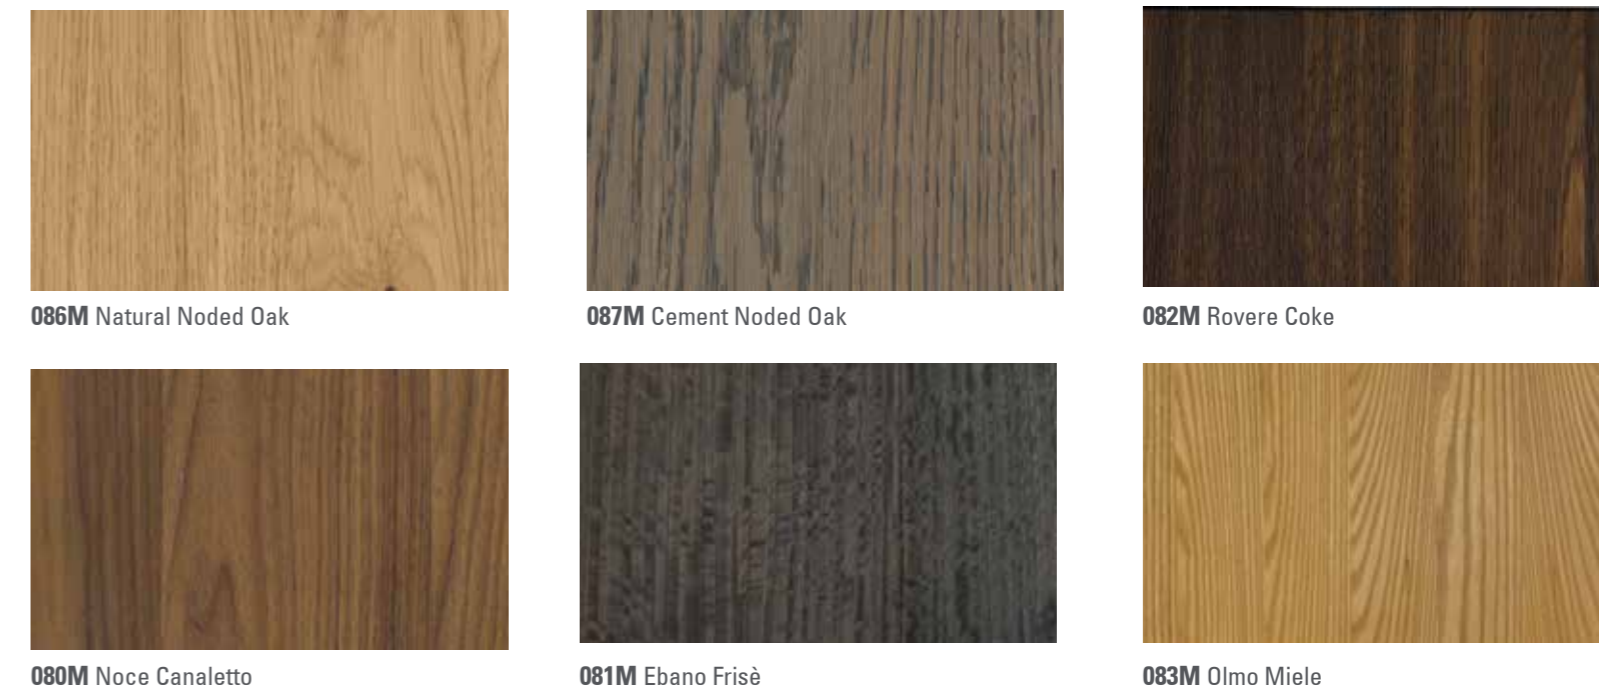

135X Noce Nazionale 136X Noce Grey 137X Olmo chiaro dogato 138X Olmo Terra dogato

130X Eucalipto DL1 119X Sablé Abbey 120X Sablé Oakfield 129X Olmo S164 Bardini

Gamma laccati / Lacquered range
Gamme laquée / Oberflächen: Lackiert

Group 3: Opaco - Matt
 Group 4: Lucido - Glossy - Glänzend
 Group 4: Silk

For ALL Series

RAL System available on groups 3-4 with € 300,00 surcharge. Delivery terms 10 days more. Pearl colours +30% always.

Gamma Legni / Wood Veneer range
Gamme des bois / Echtholz-Furniere

Group 10 - Wood Veneer handcrafted

For ALL Series

Laccati Metal / Metal Lacquer
Métal Laqué / Metal Oberflächen