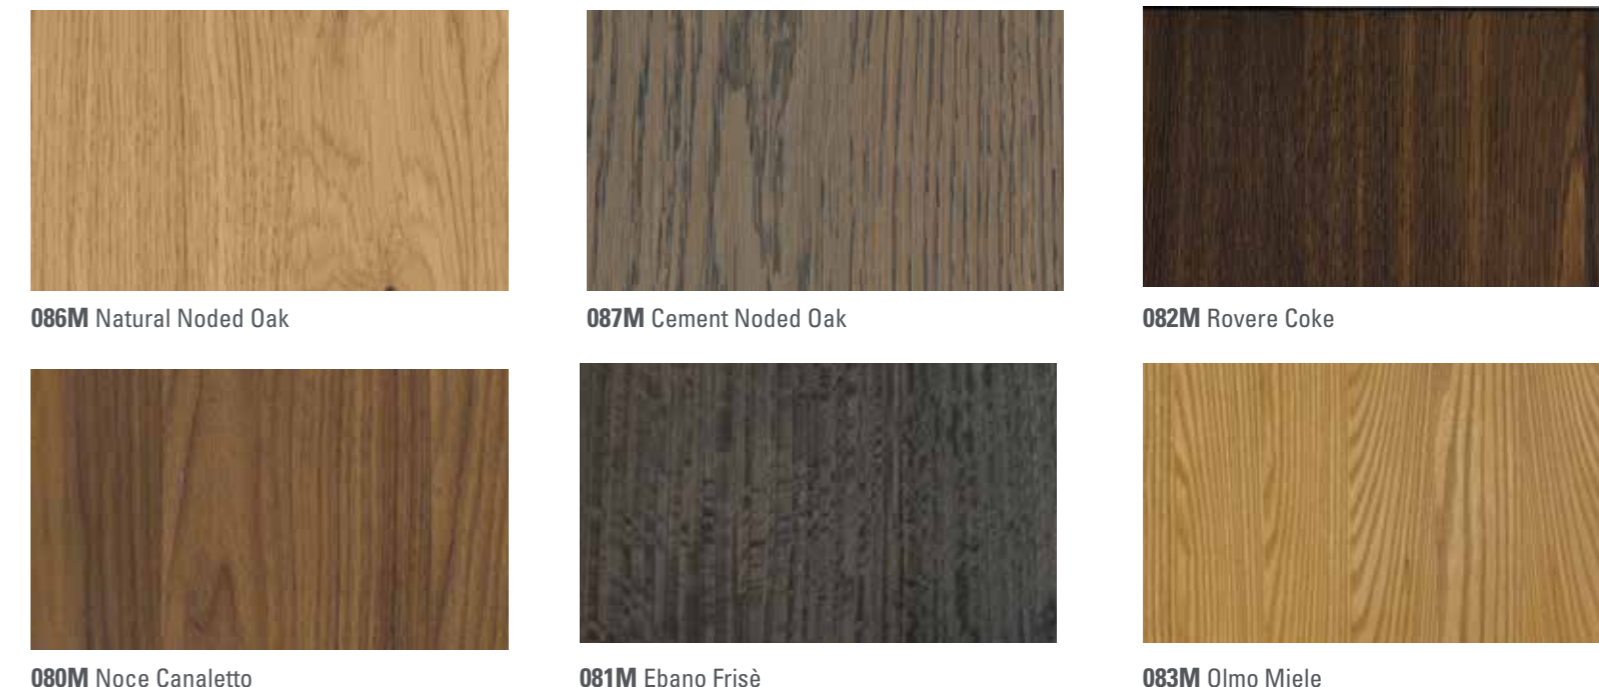

112X Pembroke 121 Argilla

109X Sherwood 071 Cortecchia

**Gamma laccati / Lacquered range**  
**Gamme laquée / Oberflächen: Lackiert**

Group 3: Opaco - Matt  
 Group 4: Lucido - Glossy - Glänzend  
 Group 4: Silk

For ALL Series

RAL System available on groups 3-4 with € 300,00 surcharge. Delivery terms 10 days more. Pearl colours +30% always.

**Gamma Legni / Wood Veneer range**  
**Gamme des bois / Echtholz-Furniere**

Group 10 - Wood Veneer handcrafted

For ALL Series

**Laccati Metal / Metal Lacquer**  
**Métal Laqué / Metal Oberflächen**